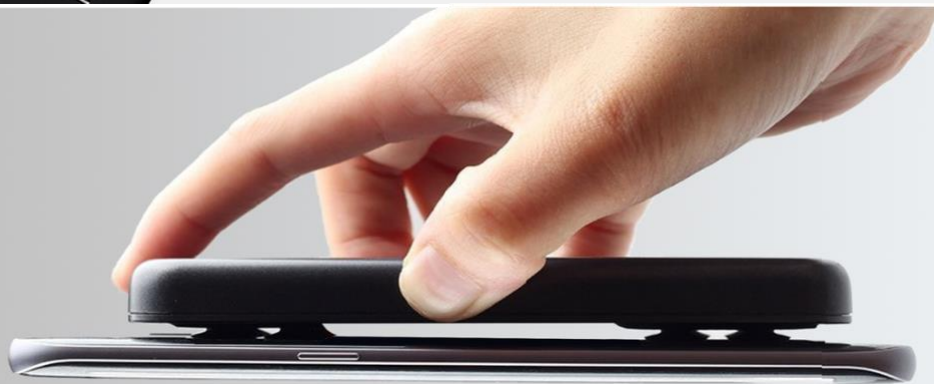

## Smart and Universal Charge

A compact wireless charger with built in smart technology for a fast charge. Easy accessible control options for optimal dual charging.

## Specifications

Dimensions: 5.5 x 3.75 x 0.625 (in)  
Color: Black, White  
Imprint: 4.25 x 2.5 (in)

## Power Design

User-friendly experience with suction cups to gently hold mobile devices in place! Simply place and charge up your phone!